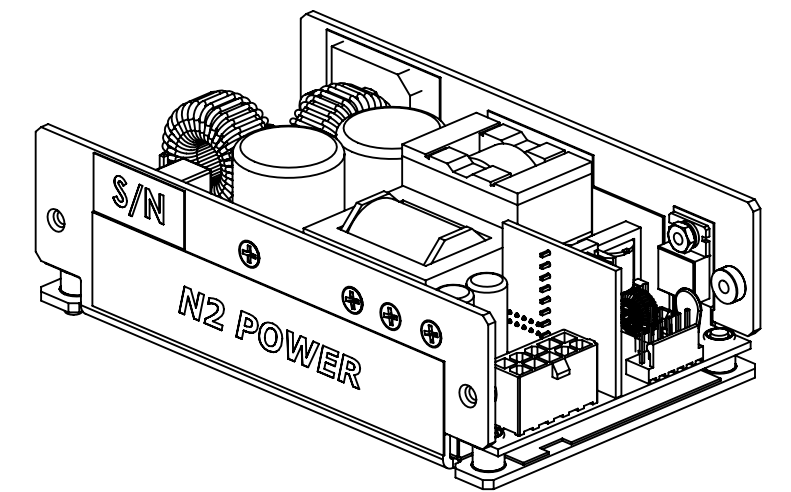

XL275 POWER SUPPLY CHASSIS

2X 6-32 MOUNTING LOCATIONS BOTH SIDES

4X 6-32 MOUNTING LOCATIONS

XL275-3,5,6,7

(DIMENSIONS IN [] ARE IN MILLIMETERS)