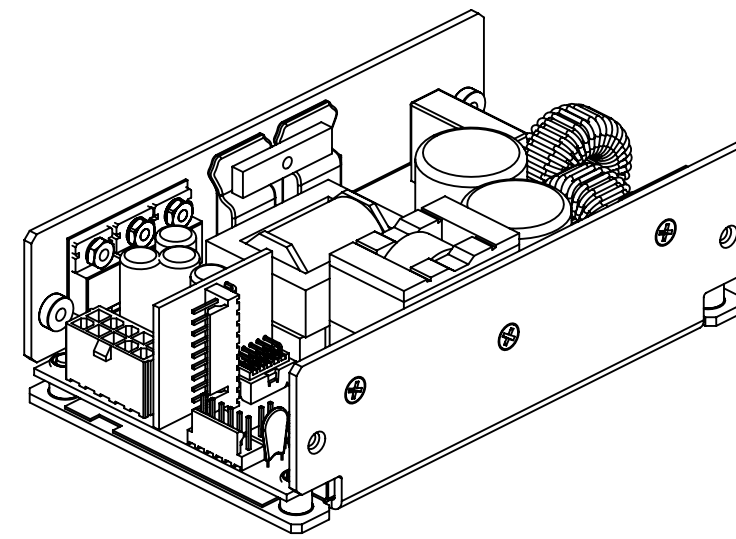

XL275 POWER SUPPLY CHASSIS

2X 6-32 MOUNTING LOCATIONS BOTH SIDES

4X 6-32 MOUNTING LOCATIONS

XL275-3,5,6,7

(DIMENSIONS IN [] ARE IN MILLIMETERS)