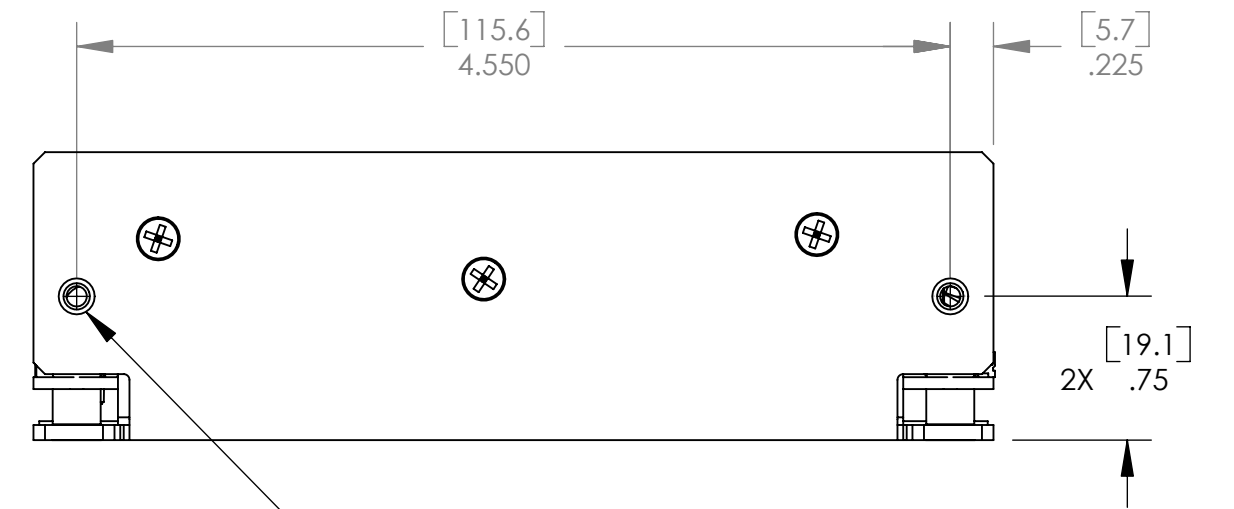

XL275 POWER SUPPLY CHASSIS

2X 6-32 MOUNTING LOCATIONS BOTH SIDES

4X 6-32 MOUNTING LOCATIONS

XL275-3,5,6,7

(DIMENSIONS IN [] ARE IN MILLIMETERS)