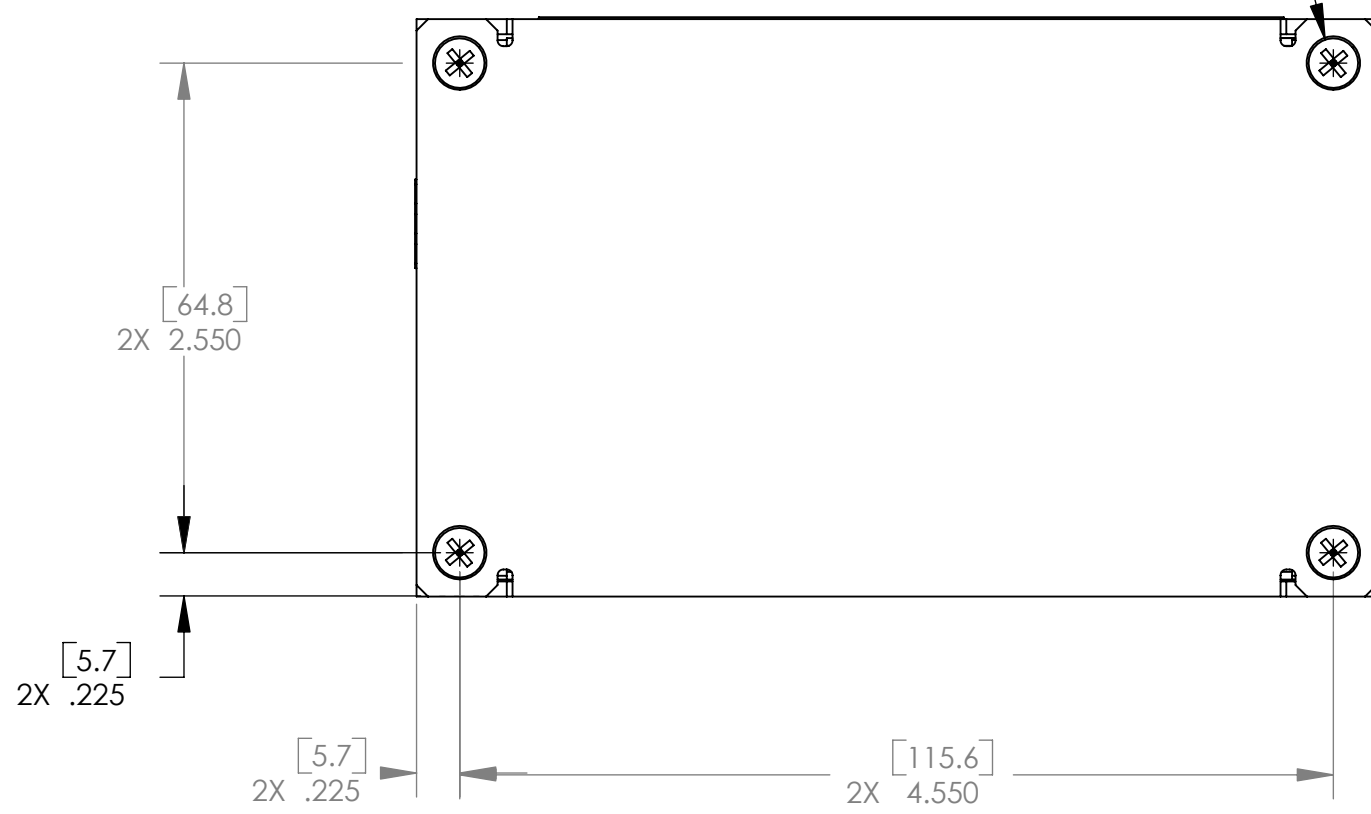

XL275 POWER SUPPLY CHASSIS

2X 6-32 MOUNTING LOCATIONS BOTH SIDES

4X 6-32 MOUNTING LOCATIONS

XL275-3,5,6,7

(DIMENSIONS IN [] ARE IN MILLIMETERS)